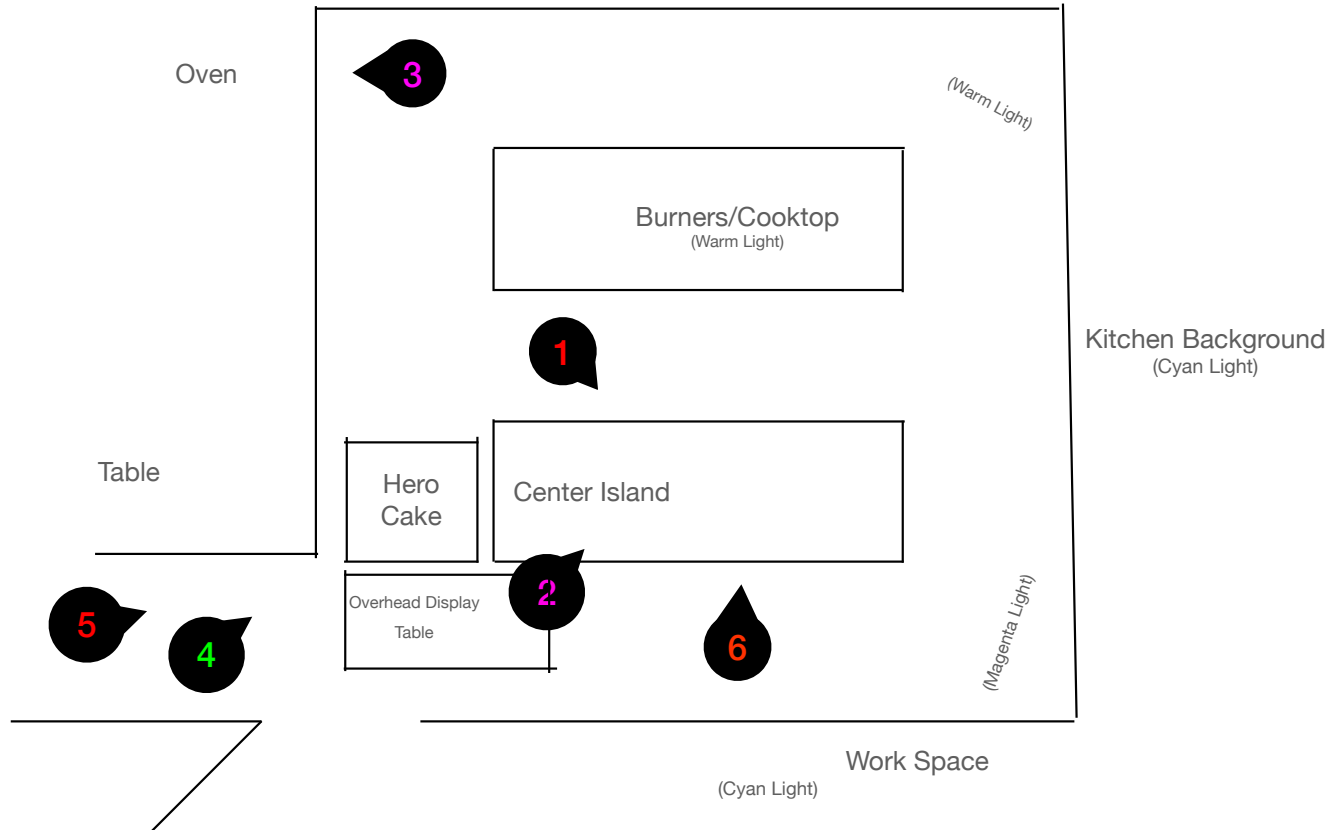

## Shot Sequence

**1 - Blood Orange, Mixer**

**2 - Egg/Sugar**  
**2a - Flour Sifter**

**3 - Oven**

**4 - Overhead Sweep of  
Display table**

**4a - Hero Cake Closing  
Shot**

**5 - Master Opening Shot**

**6 - High Speed Montage**

# Crime Scene Kitchen - Shot Sequence