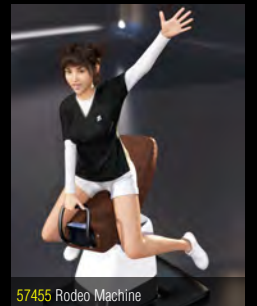

57433 Fleet Ops - Corridor 7