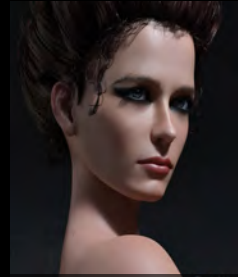

129618 Luz for Genesis 8 Female

130288 uc_art Jessie G8F Character

134642 Charlie for Genesis 8 Female

134695 TDT-Phoebe for Genesis 8 Female

134819 MDD Carley for G8F, V8 IRAY ONLY

134829 Sybilla for Genesis 8 Female