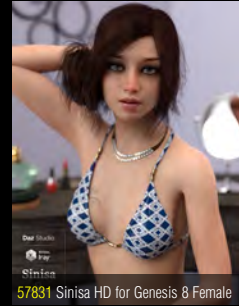

57511 Biljana HD for Genesis 8 Female

57569 Catara for Genesis 8 Female

57601 Kerriann HD for Genesis 8 Female

57617 Danae HD for Genesis 8 Female

57707 Hikaru & dForce Lingerie for Genesis 8 Female(s)

57765 Nazar and Expressions for Genesis 8 Female