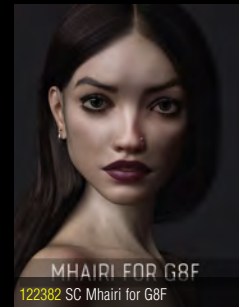

122197 Young Generation Girls G8F Full Custom Character Morphs

122202 3DSS Devi for Genesis 8 Female

122325 Quasee G8F

122328 Kamryn for Genesis 8 Female

122382 SC Mhairi for G8F

122438 Sadie for Genesis 8 Female