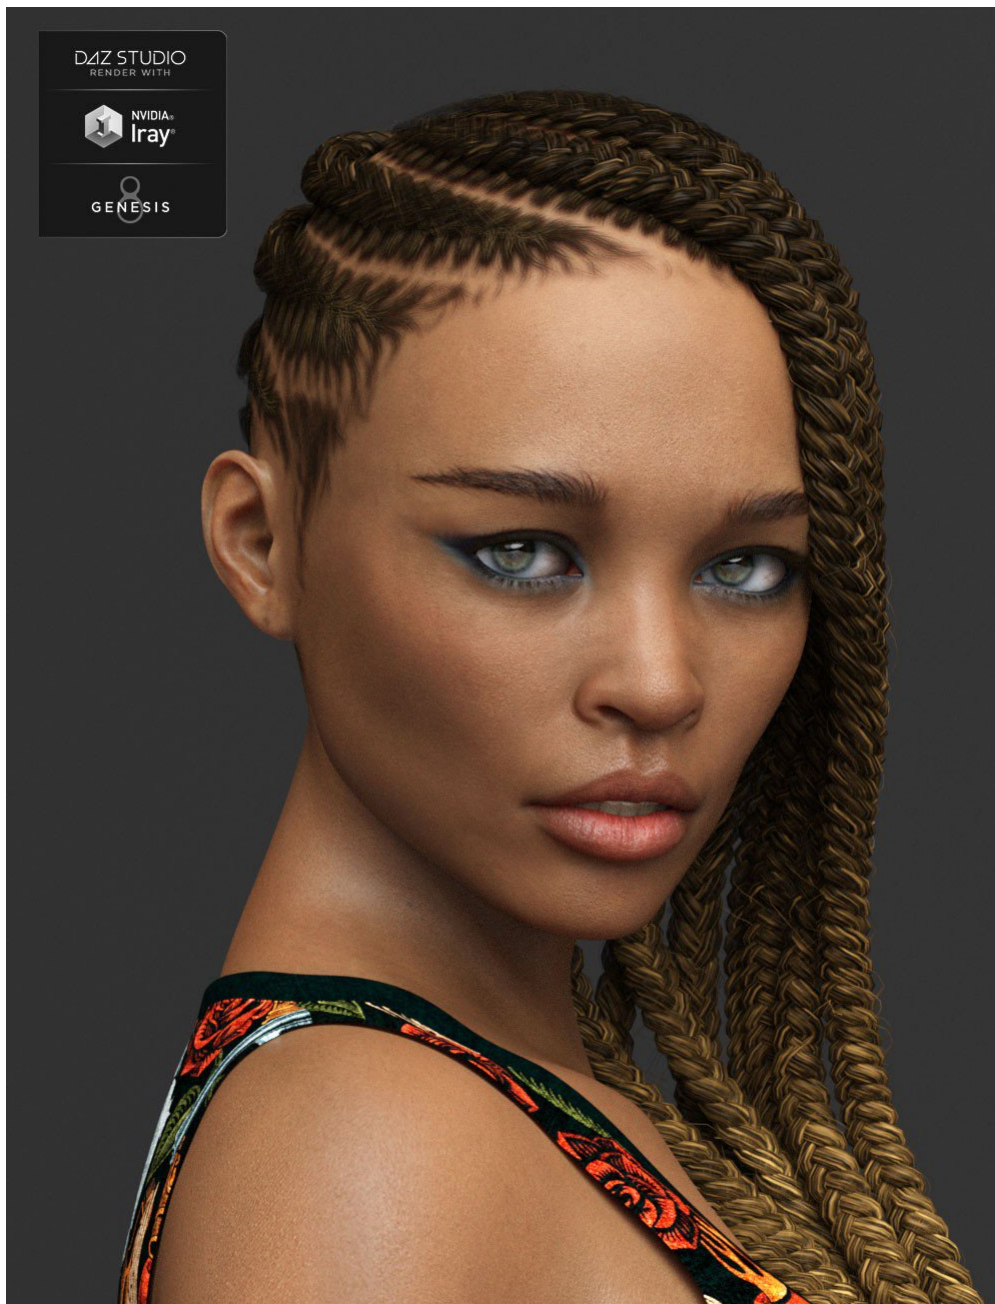

Mirlande HD for Genesis 8 Female

| | |
|-----------------------------|--|
| Product Name: | Mirlande HD for Genesis 8 Female |
| Product ID: | 61059 |
| Published Artist(s): | Daz Originals |
| Created By: | Mouso |
| Release Date: | 2019-06-02 |

Product Information

- Required Products: Psy-Dagger Outfit and Weapons for Genesis 8 Female(s), Jumbo Side Braids for Genesis 3 and 8 Female(s), HY Ponytail LowBun Hair for Genesis 3 and 8 Female(s)

Mirlande is a dark skinned beauty with HD details, fibermesh eyebrows, 3 SSS settings and lots of